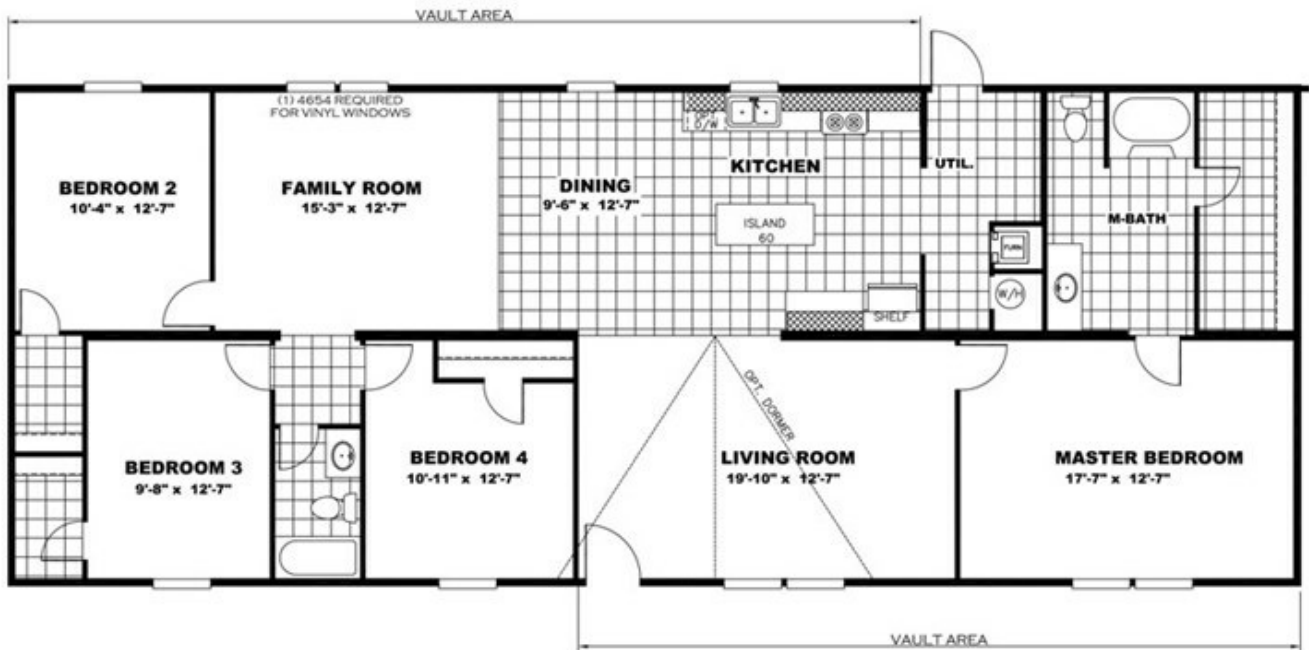

PRIDE

**PRIDE** Floor plan number: SA4074850ALAB

**4 beds • 2 baths • 1904 sq.ft. • 28' width • 68' depth**

Our home building facilities invest in continuous product and process improvements. Plans, dimensions, features, materials, specifications and availability are subject to change without notice or obligation. Renderings and floor plans are representative likenesses of our homes and may differ from the actual homes. We invite you to tour a Home Center near you and inspect the highest value in quality housing available or call (618) 993-2417 to speak with a Home Consultant. Copyright 2017, CMH. All rights reserved.