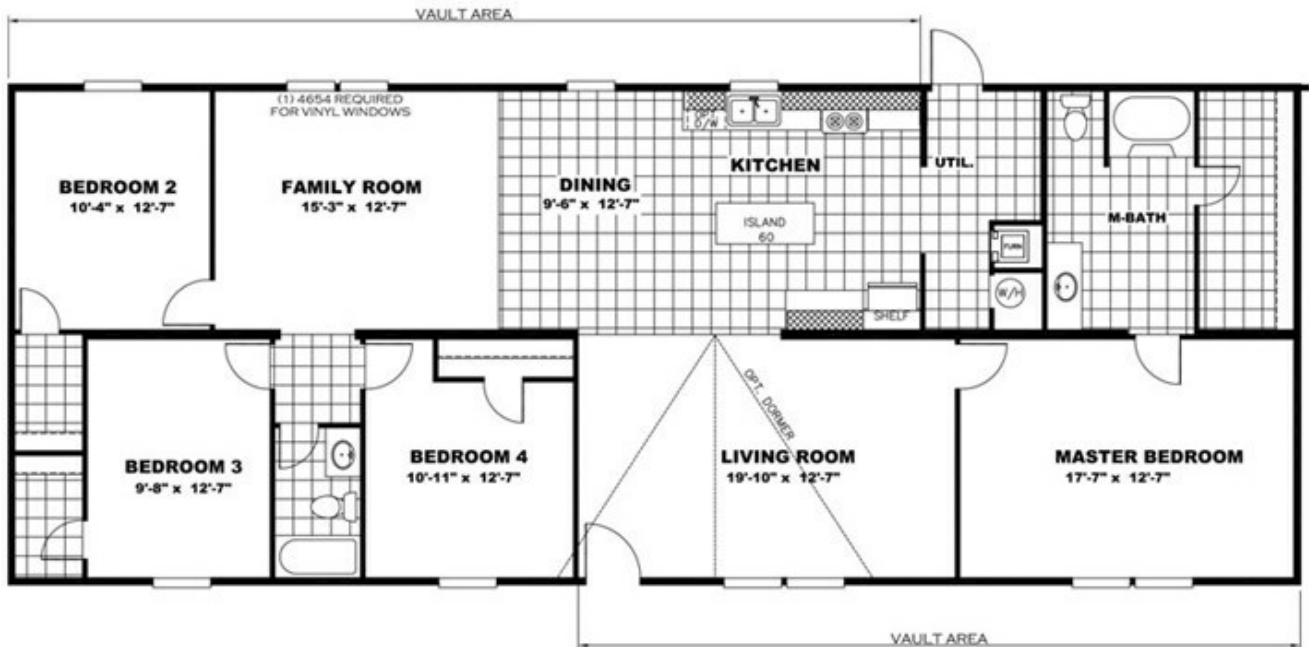

Display # 1

Model number: 42TRU28684RH

4 beds • 2 baths • 1904 sq.ft. • 28' width • 68' depth

Our home building facilities invest in continuous product and process improvements. Plans, dimensions, features, materials, specifications and availability are subject to change without notice or obligation. Renderings and floor plans are representative likenesses of our homes and may differ from the actual homes. We invite you to tour a Home Center near you and inspect the highest value in quality housing available or call (618) 993-2417 to speak with a Home Consultant. Copyright 2017, CMH. All rights reserved.