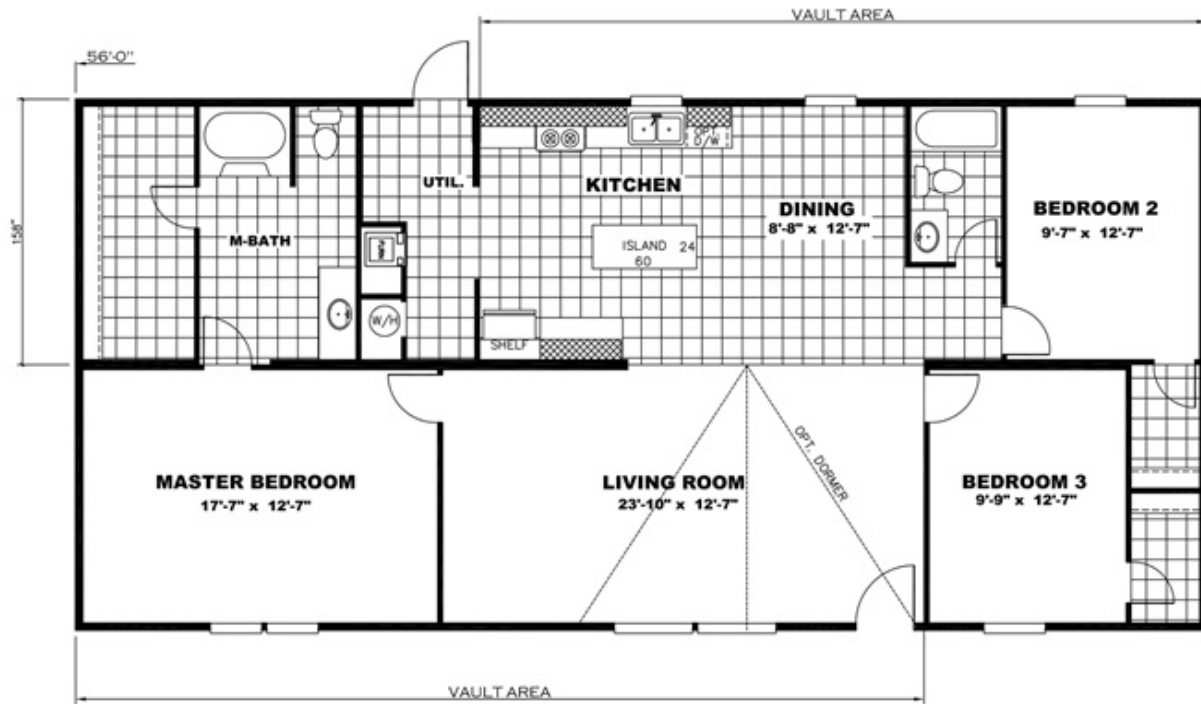

THRILL Floor plan number: SA4072862ALAB

3 beds • 2 baths • 1568 sq.ft. • 28' width • 56' depth

Our home building facilities invest in continuous product and process improvements. Plans, dimensions, features, materials, specifications and availability are subject to change without notice or obligation. Renderings and floor plans are representative likenesses of our homes and may differ from the actual homes. We invite you to tour a Home Center near you and inspect the highest value in quality housing available or call (618) 993-2417 to speak with a Home Consultant. Copyright 2017, CMH. All rights reserved.