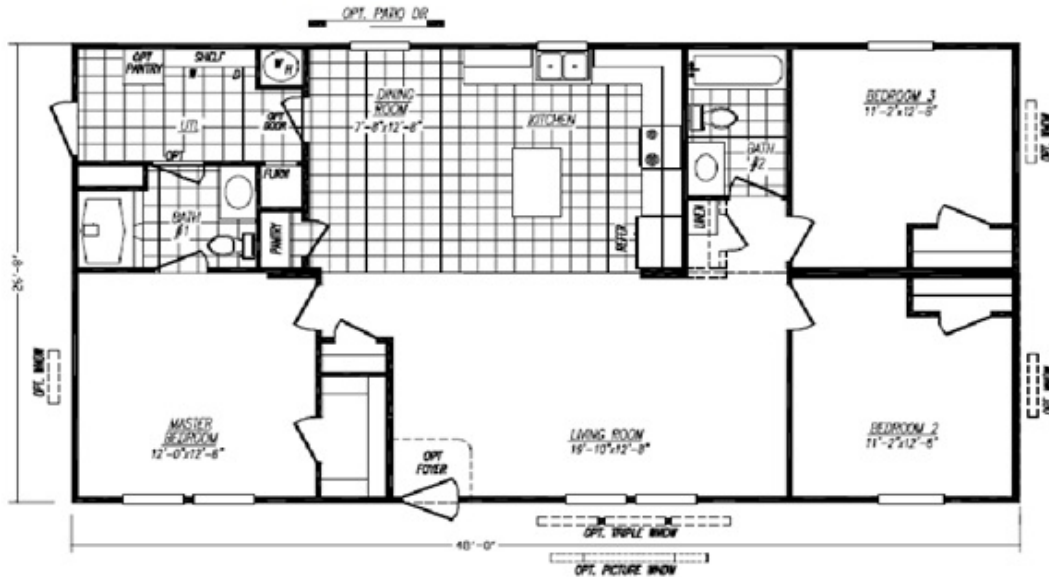

DISPLAY # 8 can be HUD or MOD

DISPLAY # 8 can be HUD or MOD

Model number: 4483M

3 beds • 2 baths • 1344 sq.ft. • 28' width • 48' depth

Mojave Series Model 4483M 3 Bedrooms - 2 Baths - 1,280 Sq. Ft.

Our home building facilities invest in continuous product and process improvements. Plans, dimensions, features, materials, specifications and availability are subject to change without notice or obligation. Renderings and floor plans are representative likenesses of our homes and may differ from the actual homes. We invite you to tour a Home Center near you and inspect the highest value in quality housing available or call (618) 993-2417 to speak with a Home Consultant. Copyright 2017, CMH. All rights reserved.