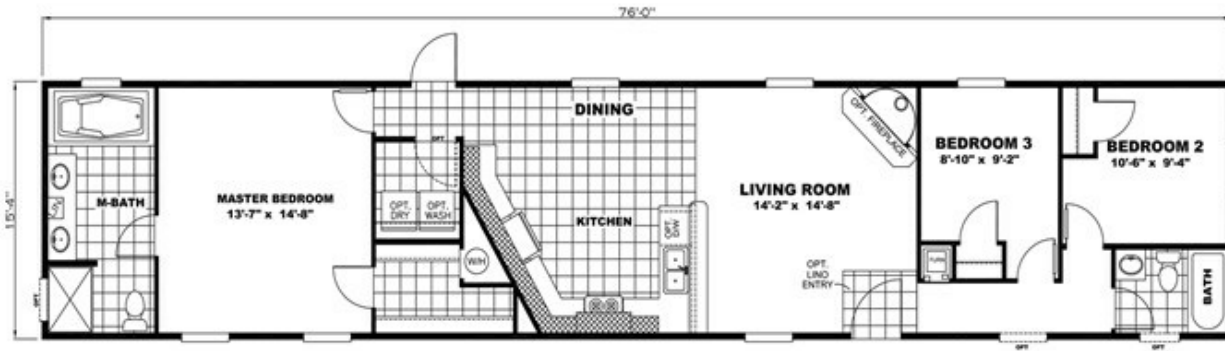

DISPLAY # 15 Floor plan number: CS2021460TN

3 beds • 2 baths • 1216 sq.ft. • 16' width • 76' depth

Our home building facilities invest in continuous product and process improvements. Plans, dimensions, features, materials, specifications and availability are subject to change without notice or obligation. Renderings and floor plans are representative likenesses of our homes and may differ from the actual homes. We invite you to tour a Home Center near you and inspect the highest value in quality housing available or call (618) 993-2417 to speak with a Home Consultant. Copyright 2017, CMH. All rights reserved.