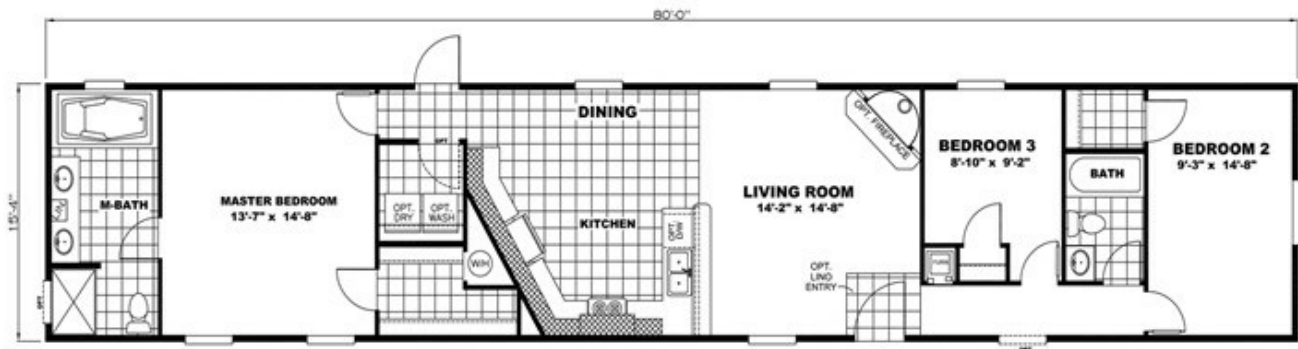

DISPLAY # 15 Floor plan number: CS2021460TN

3 beds • 2 baths • 1216 sq.ft. • 16' width • 76' depth

Our home building facilities invest in continuous product and process improvements. Plans, dimensions, features, materials, specifications and availability are subject to change without notice or obligation. Renderings and floor plans are representative likenesses of our homes and may differ from the actual homes. We invite you to tour a Home Center near you and inspect the highest value in quality housing available or call (618) 993-2417 to speak with a Home Consultant. Copyright 2017, CMH. All rights reserved.