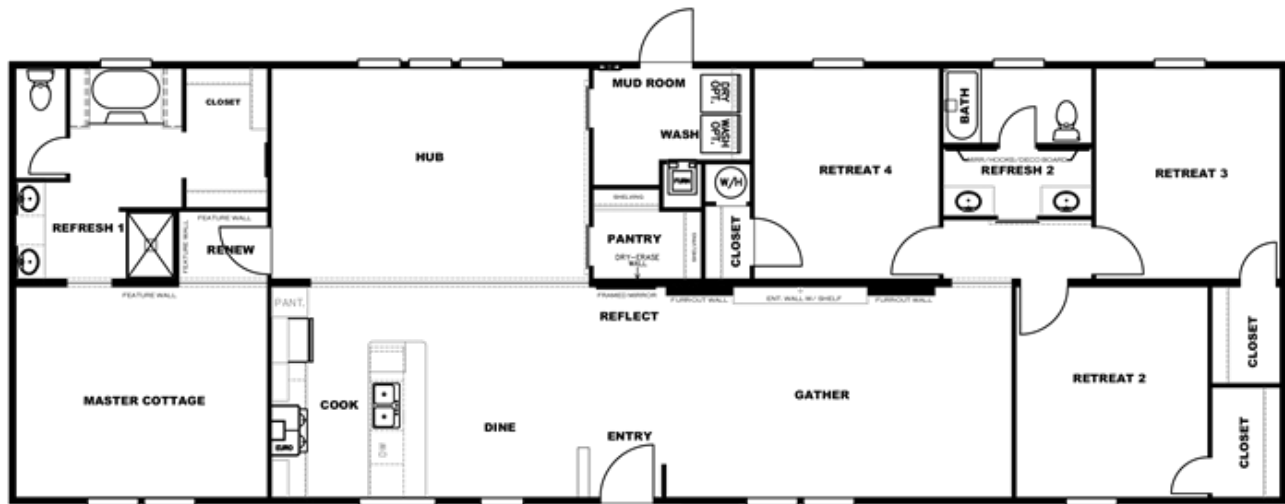

**Display # 16** Floor plan number: CS2019106TNAB

**4 beds • 2 baths • 2128 sq.ft. • 28' width • 76' depth**

Our home building facilities invest in continuous product and process improvements. Plans, dimensions, features, materials, specifications and availability are subject to change without notice or obligation. Renderings and floor plans are representative likenesses of our homes and may differ from the actual homes. We invite you to tour a Home Center near you and inspect the highest value in quality housing available or call (618) 993-2417 to speak with a Home Consultant. Copyright 2017, CMH. All rights reserved.