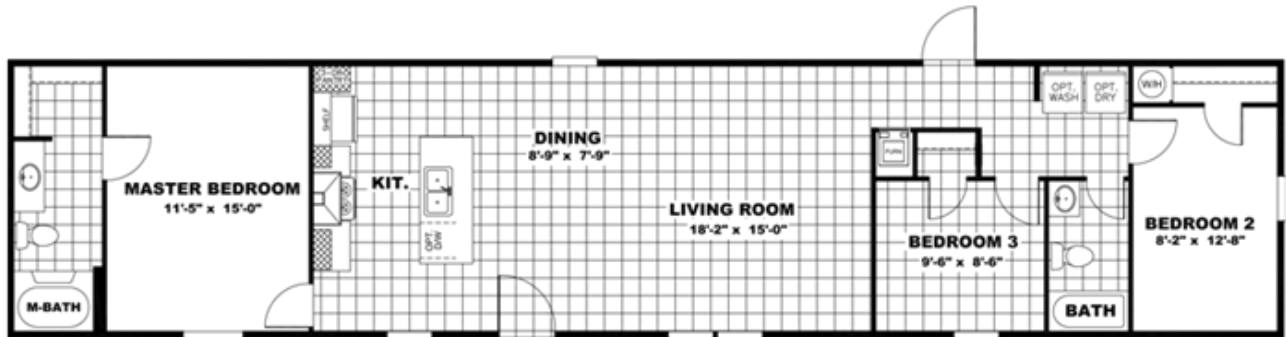

THE BREEZE 72

**THE BREEZE 72** Floor plan number: CLM102270TN

**3 beds • 2 baths • 1152 sq.ft. • 16' width • 72' depth**

Our home building facilities invest in continuous product and process improvements. Plans, dimensions, features, materials, specifications and availability are subject to change without notice or obligation. Renderings and floor plans are representative likenesses of our homes and may differ from the actual homes. We invite you to tour a Home Center near you and inspect the highest value in quality housing available or call (618) 993-2417 to speak with a Home Consultant. Copyright 2017, CMH. All rights reserved.