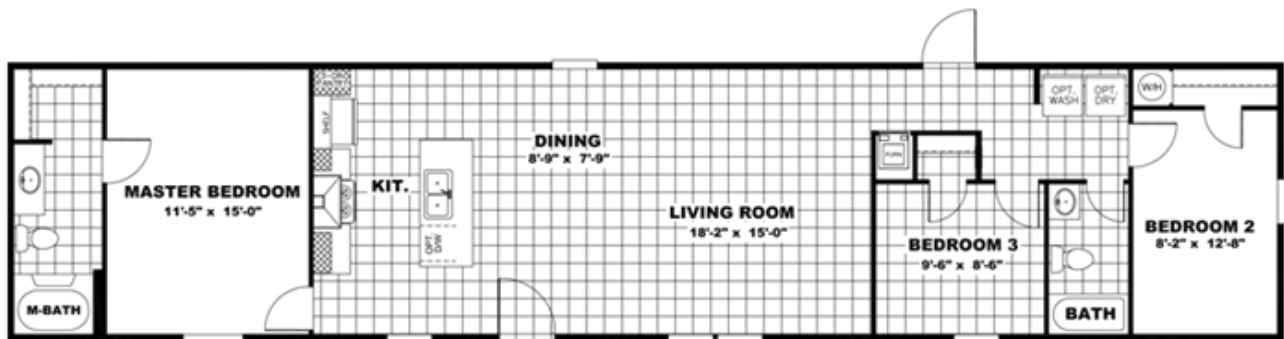

Display # 14

Display # 14 Model number: 22SSP16723AH

3 beds • 2 baths • 1152 sq.ft. • 16' width • 72' depth

Our home building facilities invest in continuous product and process improvements. Plans, dimensions, features, materials, specifications and availability are subject to change without notice or obligation. Renderings and floor plans are representative likenesses of our homes and may differ from the actual homes. We invite you to tour a Home Center near you and inspect the highest value in quality housing available or call (618) 993-2417 to speak with a Home Consultant. Copyright 2017, CMH. All rights reserved.