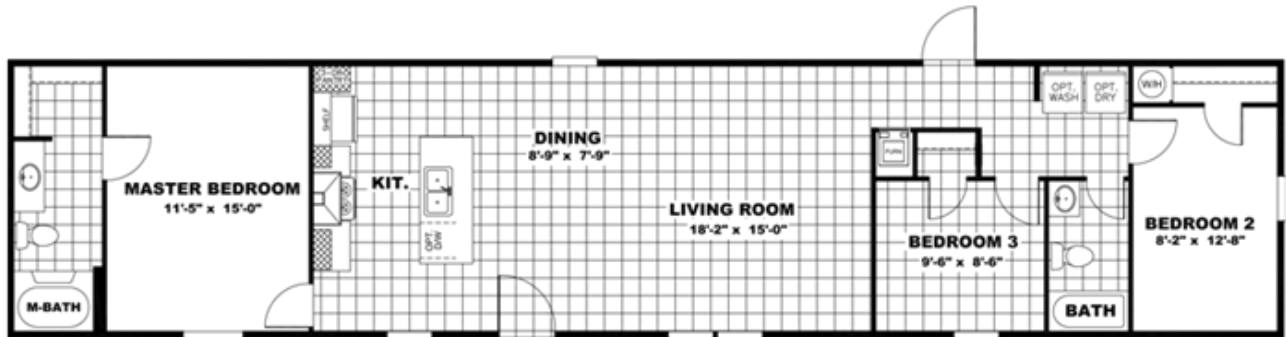

THE BREEZE 72

THE BREEZE 72 Floor plan number: CLM102186TN

3 beds • 2 baths • 1152 sq.ft. • 16' width • 72' depth

Our home building facilities invest in continuous product and process improvements. Plans, dimensions, features, materials, specifications and availability are subject to change without notice or obligation. Renderings and floor plans are representative likenesses of our homes and may differ from the actual homes. We invite you to tour a Home Center near you and inspect the highest value in quality housing available or call (618) 993-2417 to speak with a Home Consultant. Copyright 2017, CMH. All rights reserved.