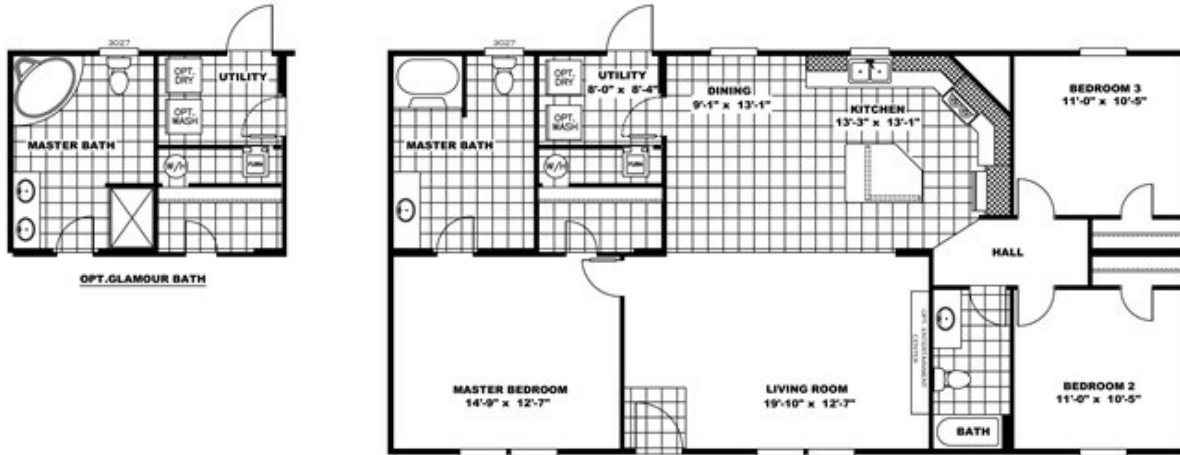

Display # 9 Model number: 34TRA28523AH

3 beds • 2 baths • 1456 sq.ft. • 28' width • 52' depth

Our home building facilities invest in continuous product and process improvements. Plans, dimensions, features, materials, specifications and availability are subject to change without notice or obligation. Renderings and floor plans are representative likenesses of our homes and may differ from the actual homes. We invite you to tour a Home Center near you and inspect the highest value in quality housing available or call (618) 993-2417 to speak with a Home Consultant. Copyright 2017, CMH. All rights reserved.