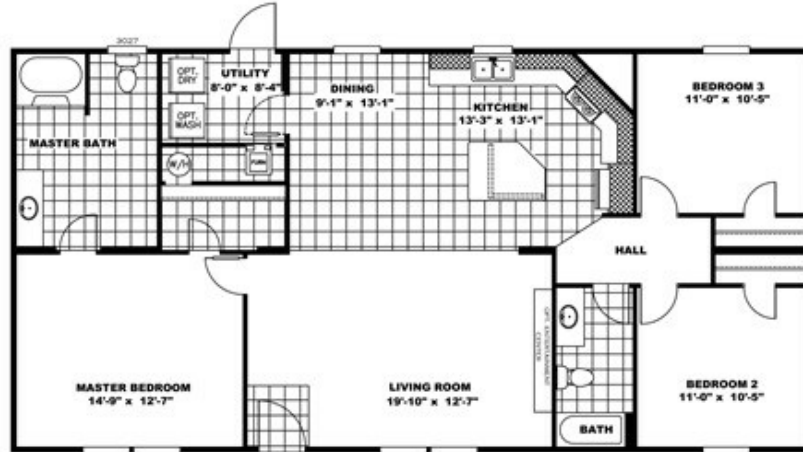

THE TRADITION 52

THE TRADITION 52 Floor plan number: CAP031804TNAB

3 beds • 2 baths • 1456 sq.ft. • 28' width • 52' depth

Our home building facilities invest in continuous product and process improvements. Plans, dimensions, features, materials, specifications and availability are subject to change without notice or obligation. Renderings and floor plans are representative likenesses of our homes and may differ from the actual homes. We invite you to tour a Home Center near you and inspect the highest value in quality housing available or call (618) 993-2417 to speak with a Home Consultant. Copyright 2017, CMH. All rights reserved.