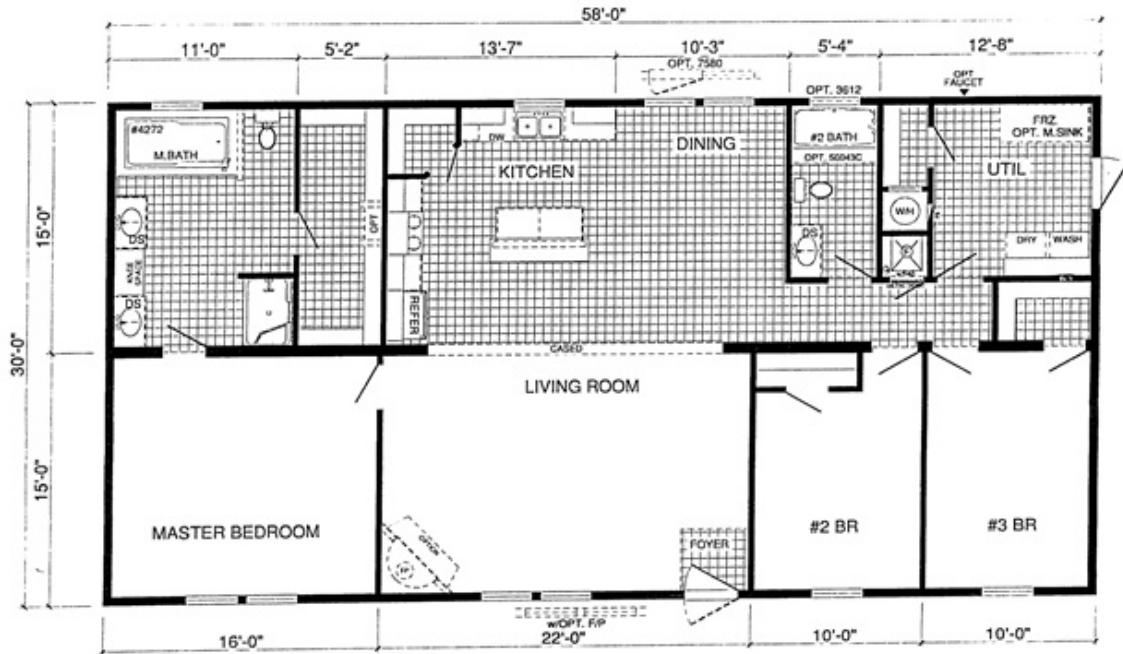

DISPLAY 10 Hud or Mod

DISPLAY 10 Hud or Mod Floor plan number: ACDVAL11606181AB

3 beds • 2 baths • 1856 sq.ft. • 32' width • 58' depth

OPENING DOORS TO A BETTER LIFE, ONE HOME AT A TIME...

APPROX. 1740 SQ. FT.
3-BEDROOM 2-BATH