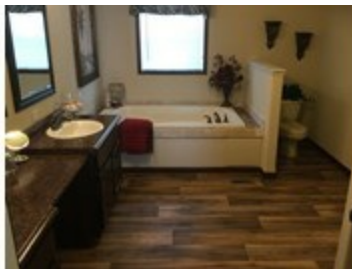

DISPLAY 10 Hud or Mod

DISPLAY 10 Hud or Mod Floor plan number: ACDVAL11606181AB

3 beds • 2 baths • 1856 sq.ft. • 32' width • 58' depth

OPENING DOORS TO A BETTER LIFE, ONE HOME AT A TIME...

APPROX. 1740 SQ. FT.
3-BEDROOM 2-BATH